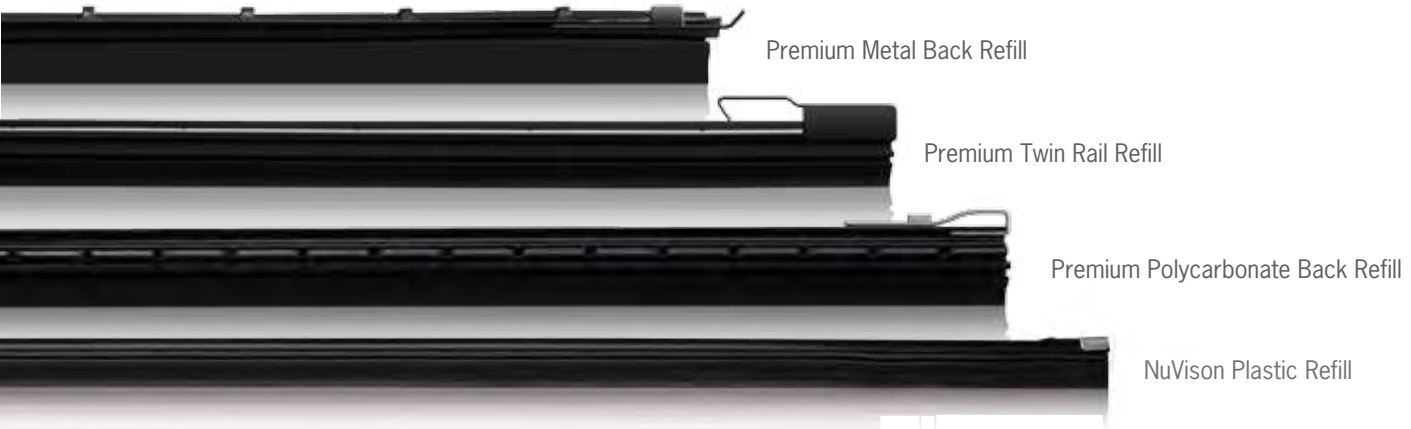

Wiper Refill Merchandisers

TRICO Premium - *Long service life and outstanding performance*

Part # TWB1A

- 1 x TTR610-20 6mm x 610mm Twin rail refills (pack of 20)
- 1 x TTR710-10 8mm x 710mm Twin rail refills (pack of 10)
- 1 x TRJ710-20 8mm x 710mm hybrid refills (pack of 20)